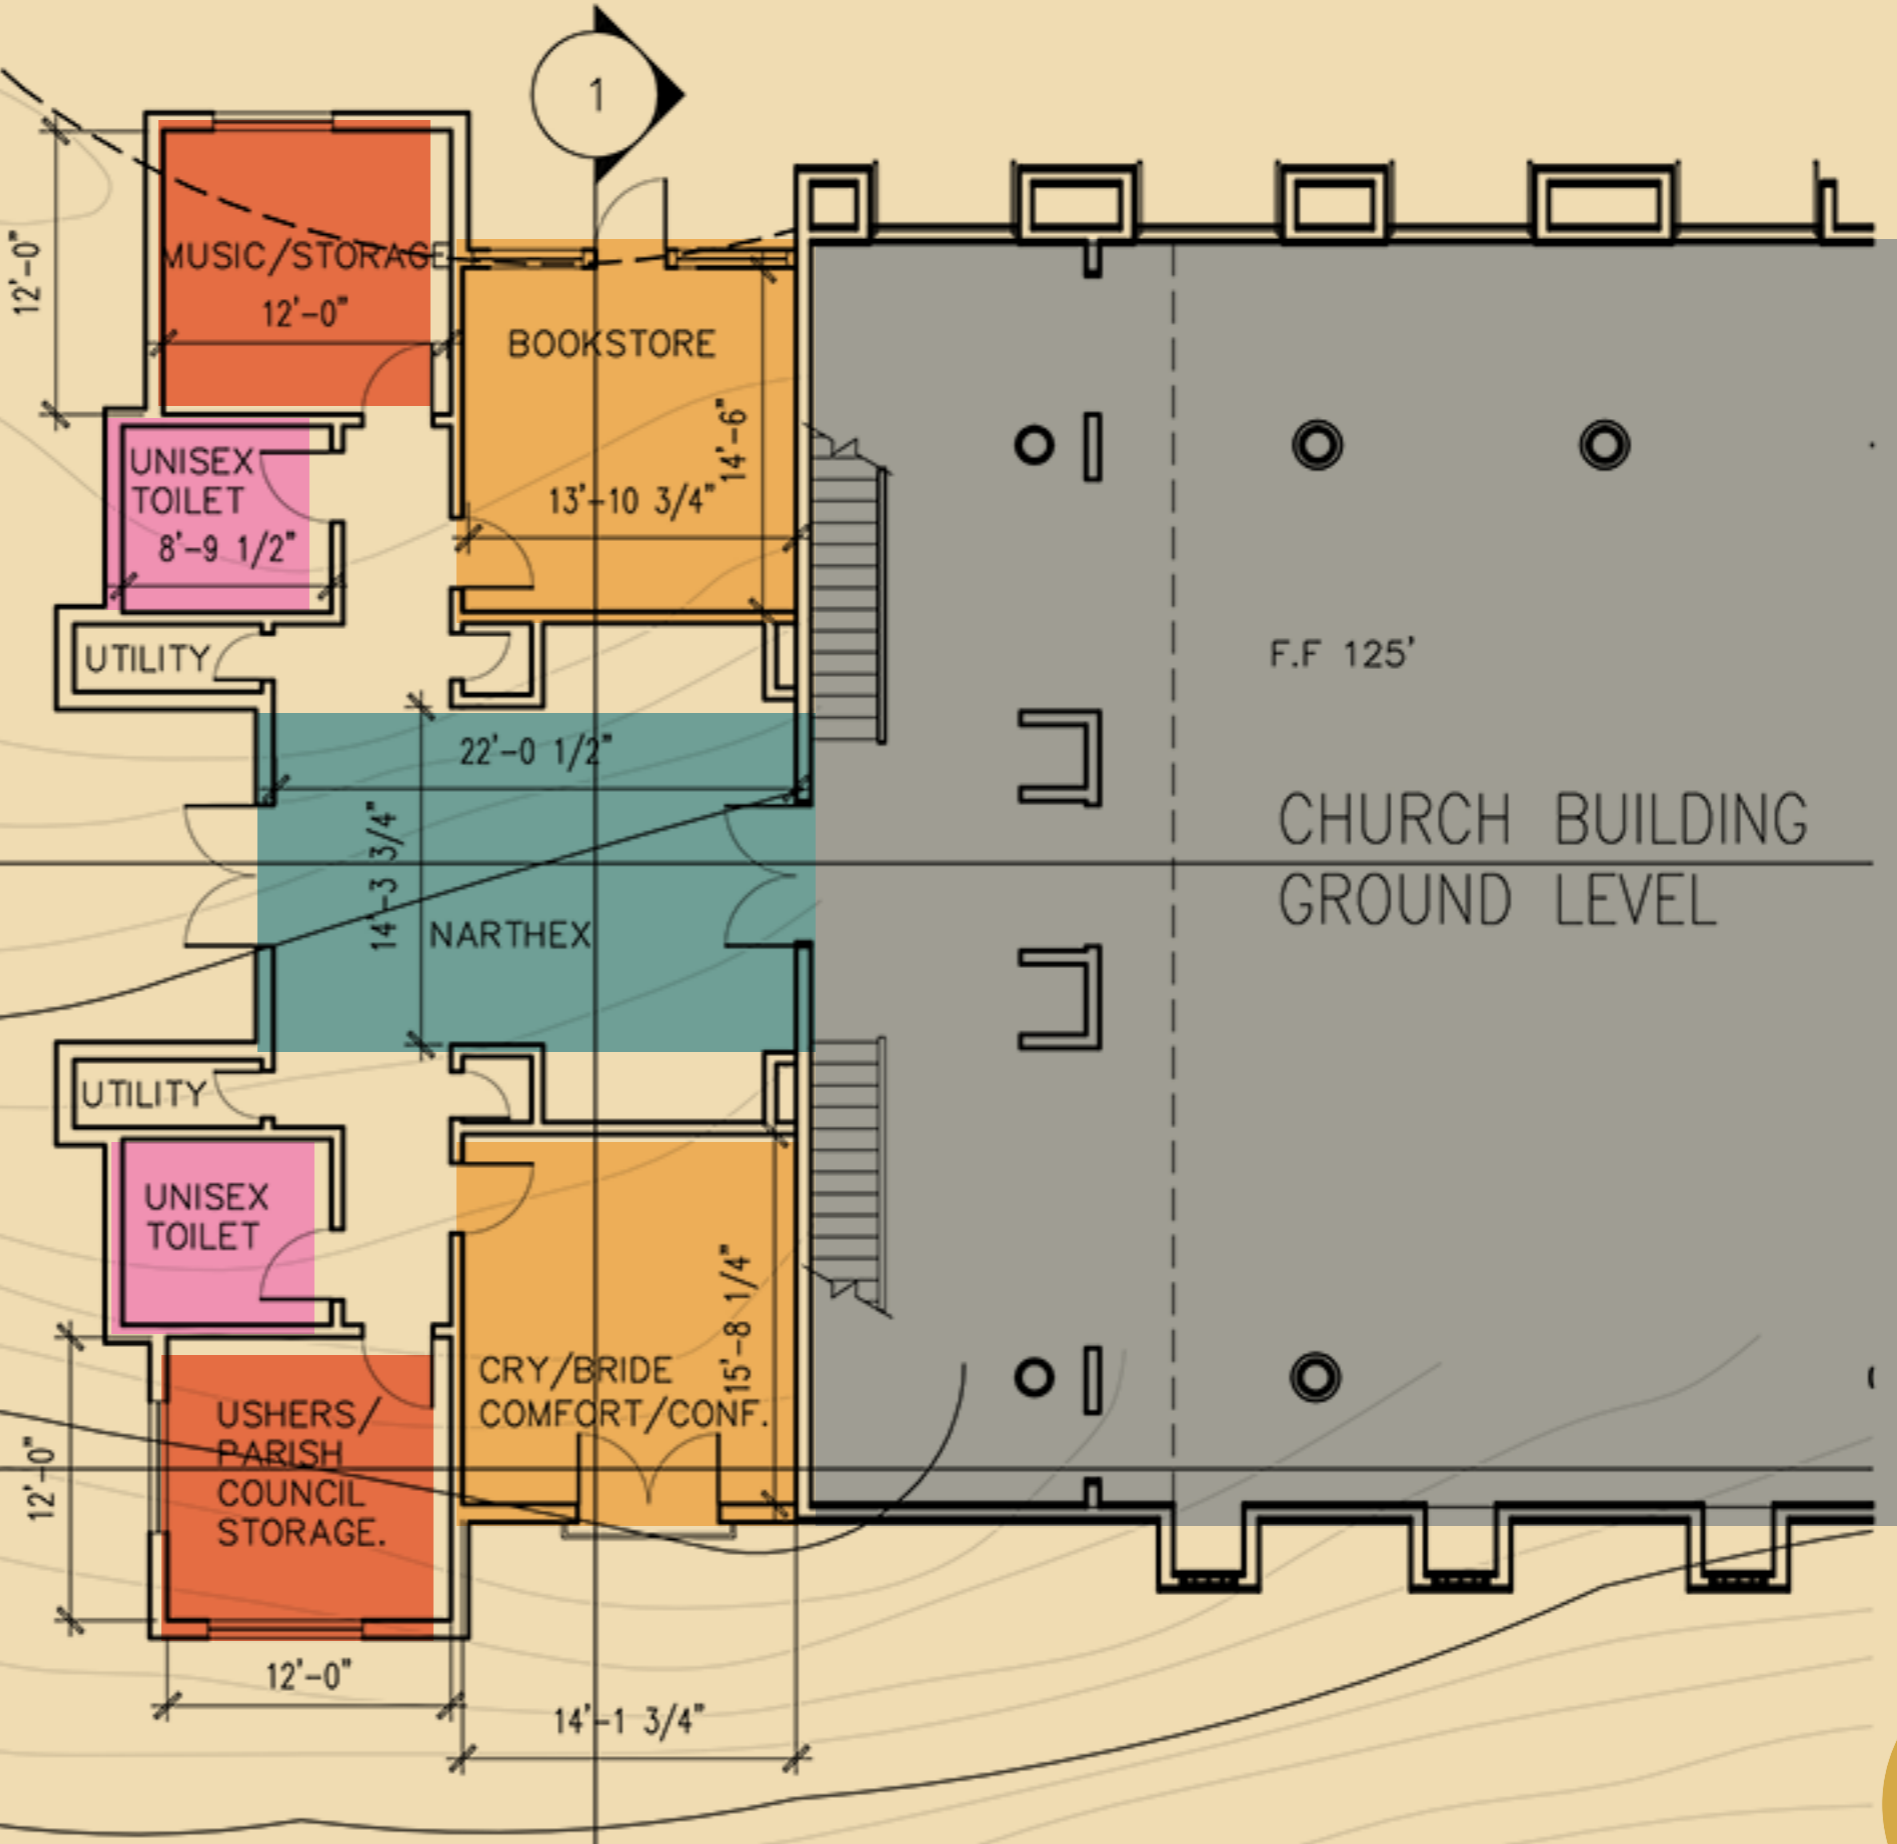

Plan
for
Future
Narthex

NATIVITY OF CHRIST • GREEK ORTHODOX CHURCH