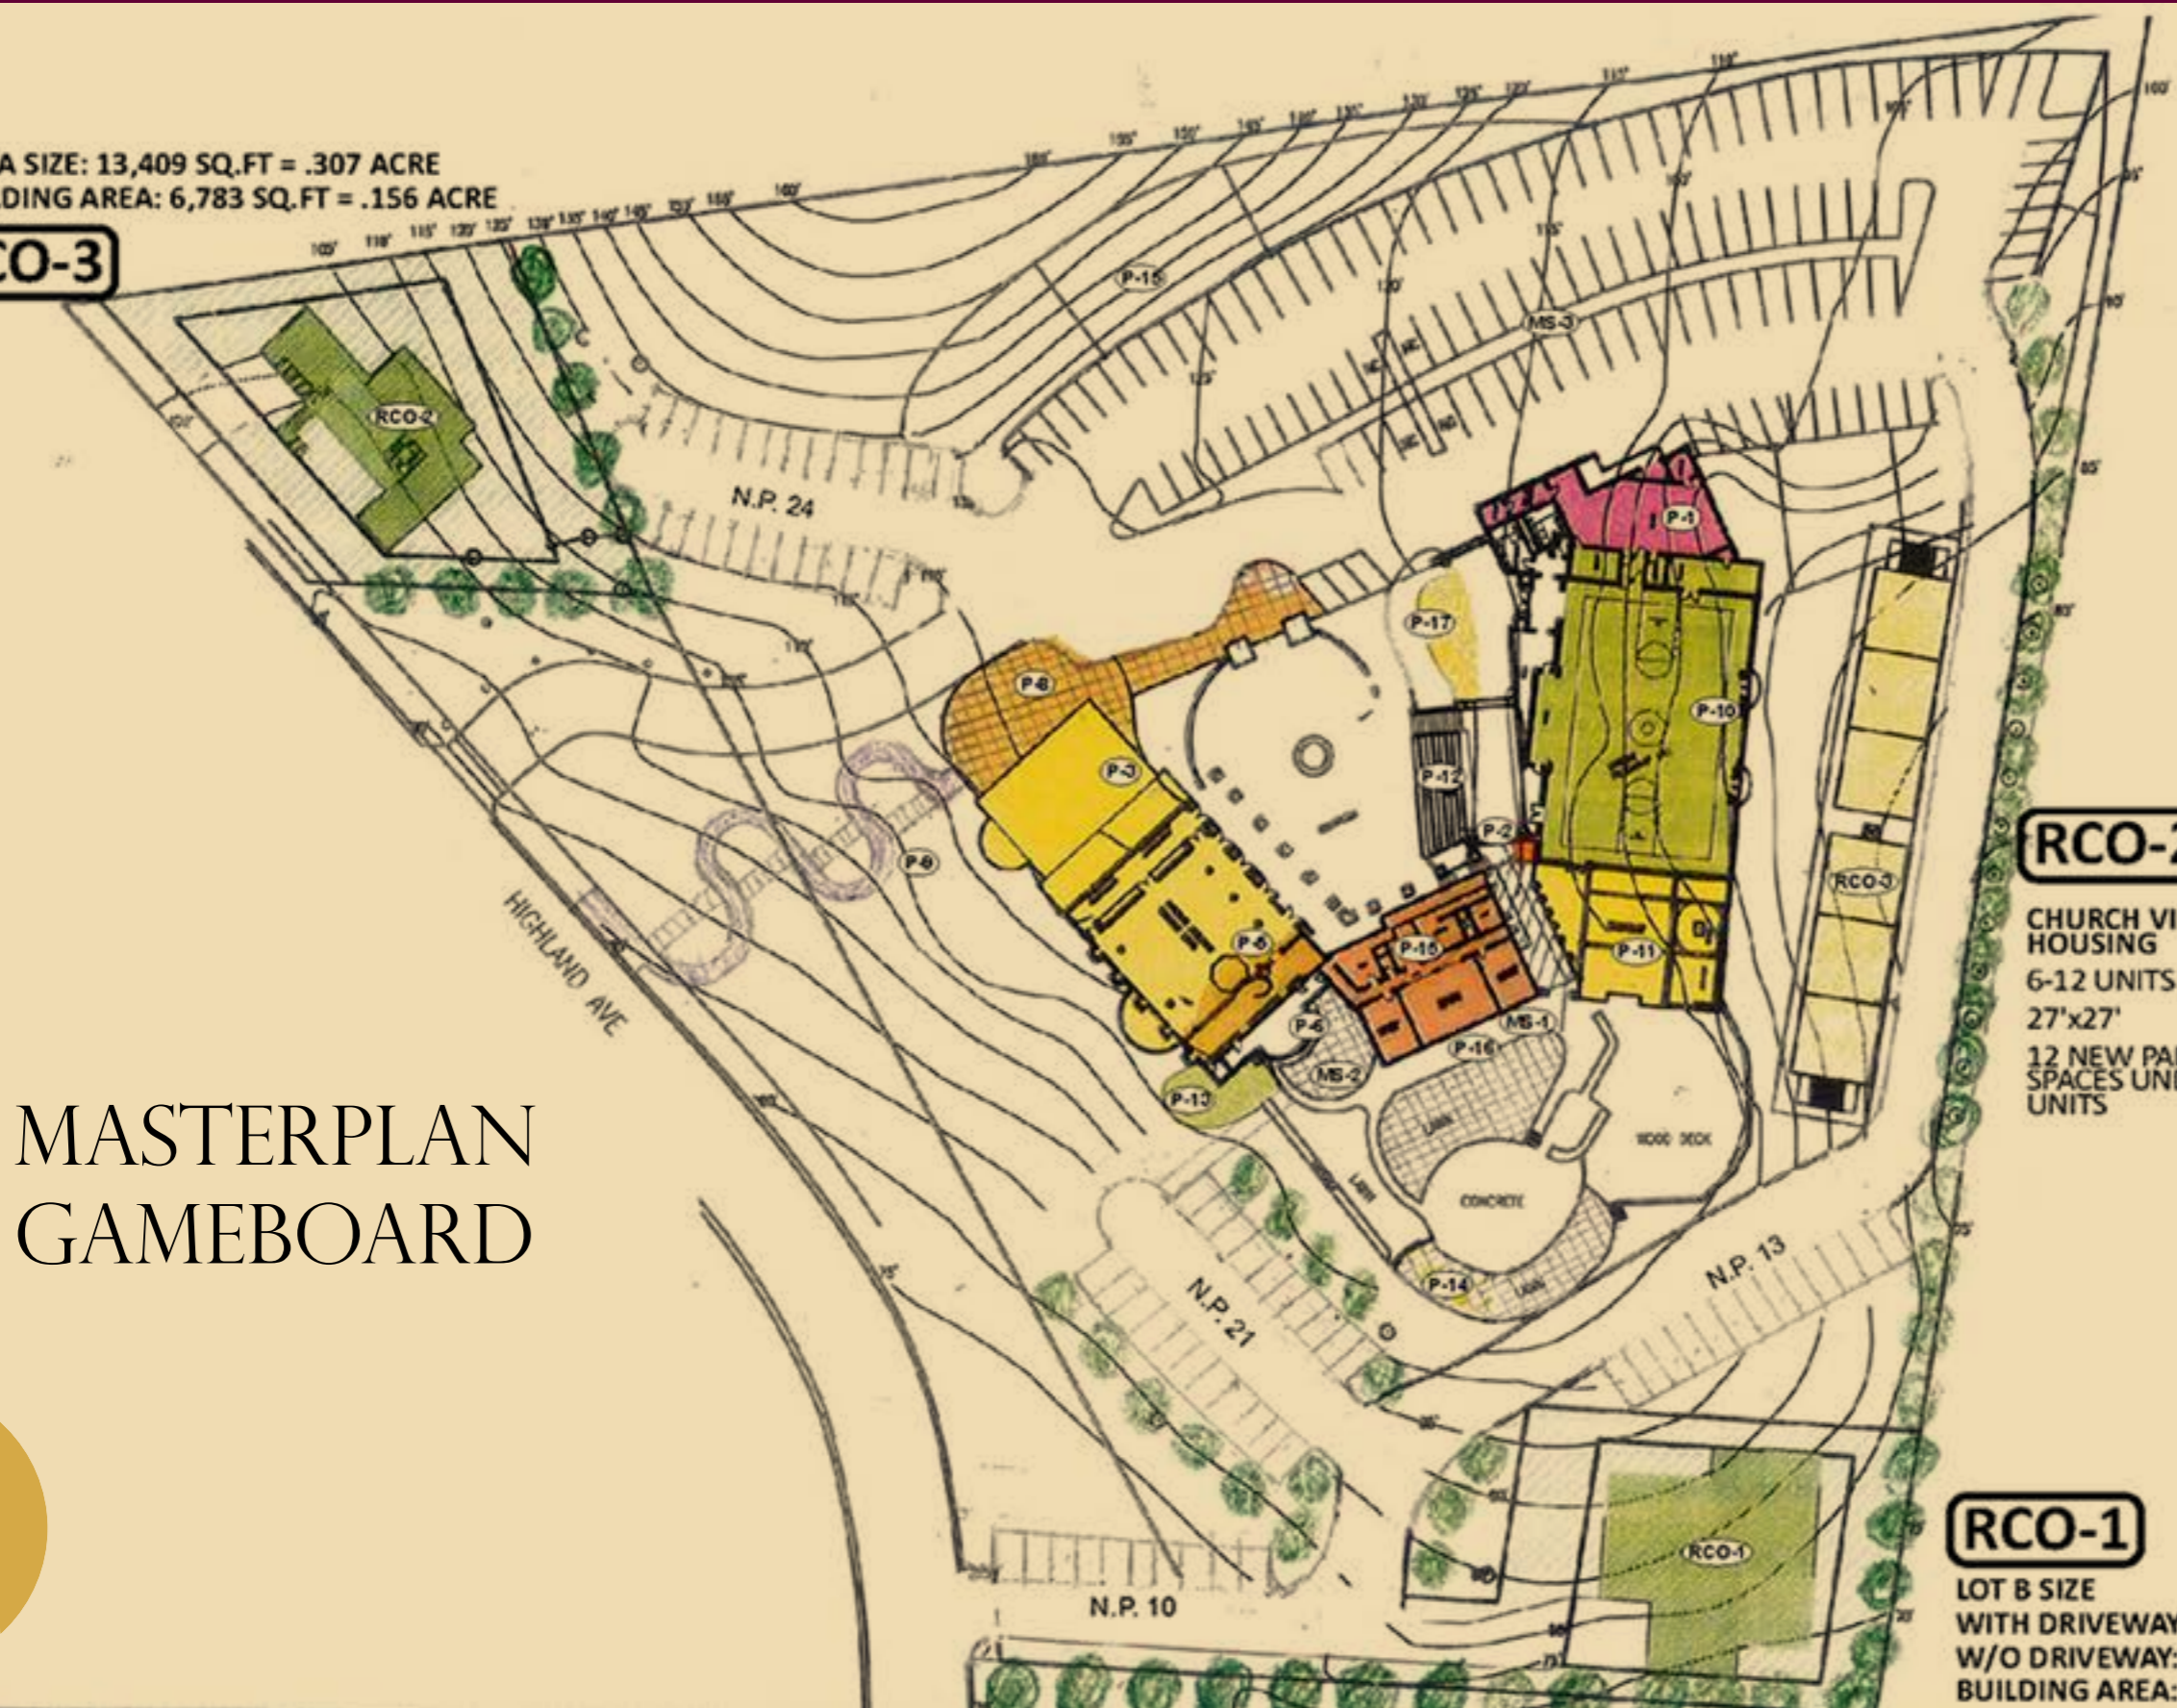

LOT A SIZE: 13,409 SQ.FT = .307 ACRE
 BUILDING AREA: 6,783 SQ.FT = .156 ACRE

RCO-3

MASTERPLAN GAMEBOARD

PROJECTS

- P - 1 KITCHEN (RENOVATION/UPDATE)
- P - 2 ACCESSIBLE CONNECTION (ELEVATOR/RAMP)
- P - 3 NARTHEX, TOILETS, CRY/BRIDE, STORAGE
- P - 4 ADULT BAPTISTERY
- P - 5 SOLEAS, IERO, ICON SCREEN
- P - 6 VESTRY ENHANCEMENT
- P - 7 ADDITIONAL PARKING
 - P-7A 10 SPACES
 - P-7B 21 SPACES
 - P-7C 13 SPACES
 - P-7D 24 SPACES
- NEW SPACES: 68
- EXISTING SPACES: 114
- TOTAL: 172 + RCO-2
- P - 8 PLAZA/DROP OFF
- P - 9 WALK OF FAITH
- P-10 DEVELOP UNDER HALL (3500 SF)
- P-11 SMALL HALL/PAVILION (INDOOR/OUTDOOR)
- P-12 AMPHITHEATER
- P-13 PROTECTED CHILDREN'S PLAY
- P-14 BAND/PAVILION
- P-15 SOLAR COLLECTOR
 - A- ON HILLSIDE OFF PARKING
 - B- ON EDUCATION BUILDING
- P-16 ELECTRONIC AWNINGS ON BUILDINGS
- P-17 HALL PLATEA/GATHERING