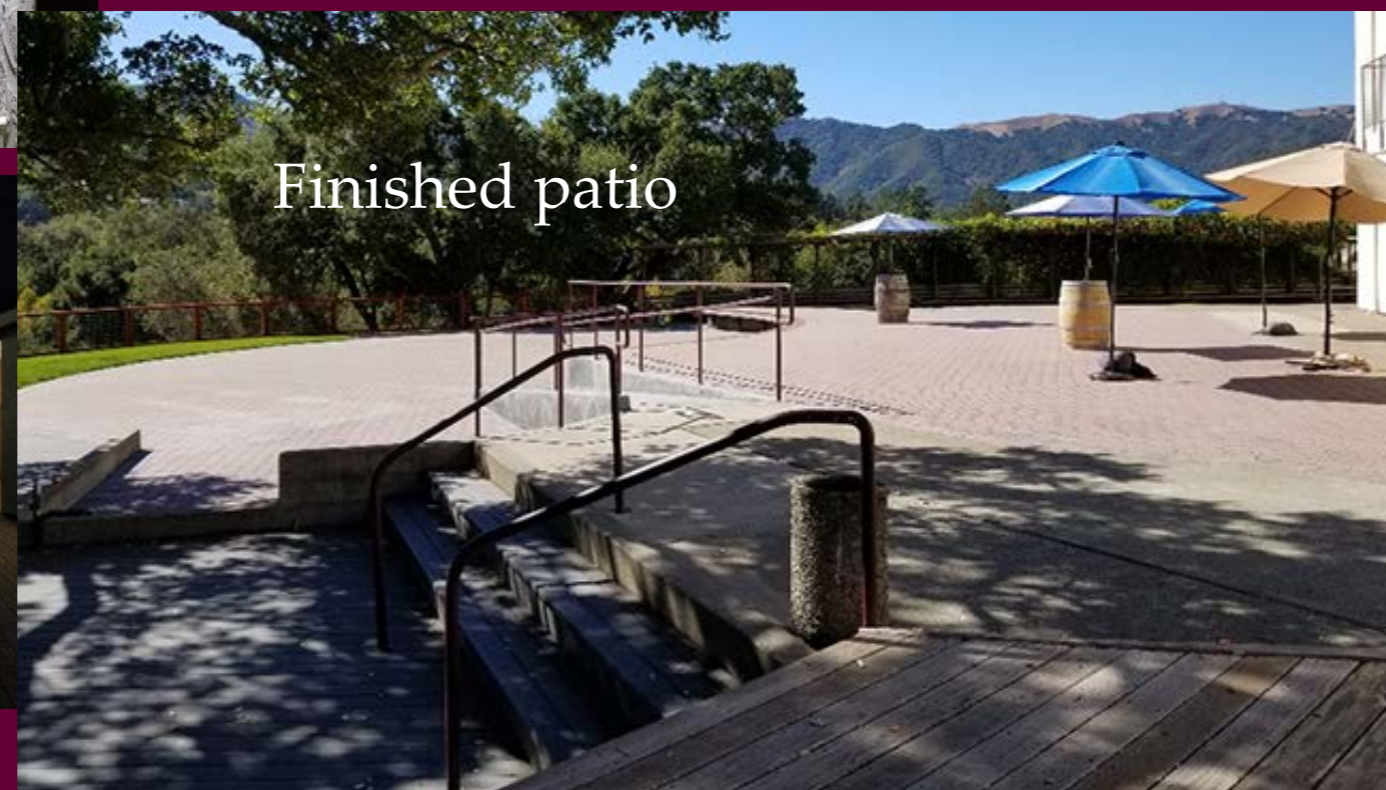

•
Our Facilities Committee
deals with maintenance
as well as
Vision • Dreams • Possibilities

**NATIVITY OF CHRIST
GREEK ORTHODOX CHURCH**

Parking lot lighting

Build new fence

Tim Chyrklund's scout project
Landscape parking lot median

Resurface grass area
with pavers

Replace or relamp light fixtures
around facility with LED lamps

Completed Facilities Maintenance

Finished patio

Add grass area adjacent to patio

Hall lighting
switch fixtures to LED