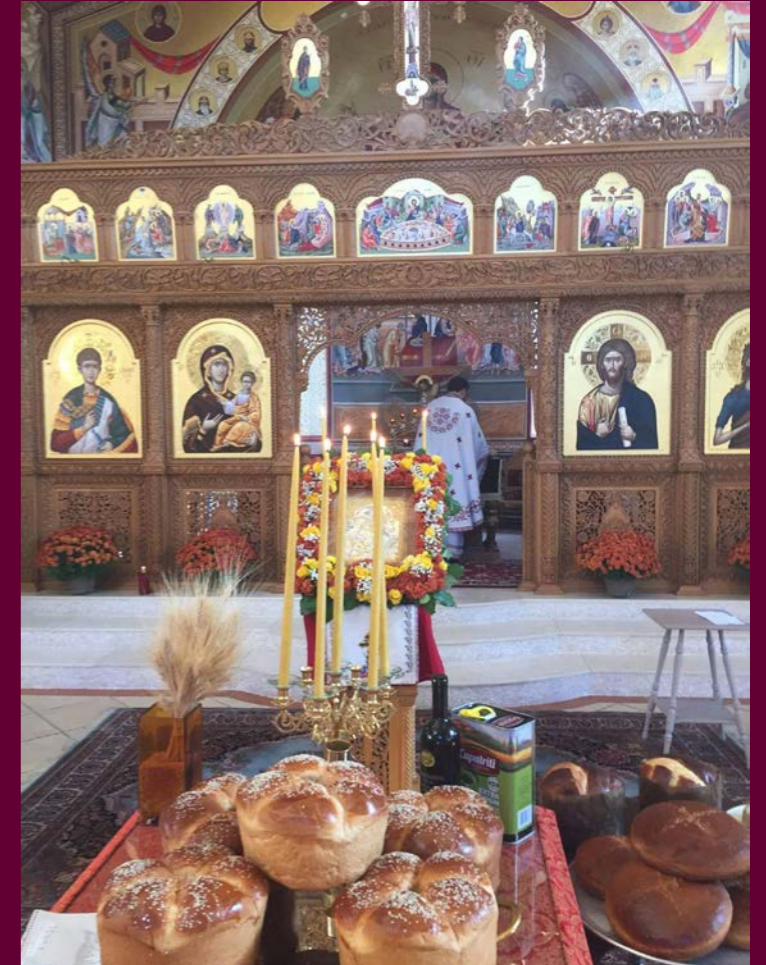

Senior / Youth Housing

MASTERPLAN

NATIVITY OF CHRIST • GREEK ORTHODOX CHURCH

Church Interior

- Iconography
- Icon Screen
- Adult Baptistry
- Dome

Church Interior

MASTERPLAN

NATIVITY OF CHRIST • GREEK ORTHODOX CHURCH