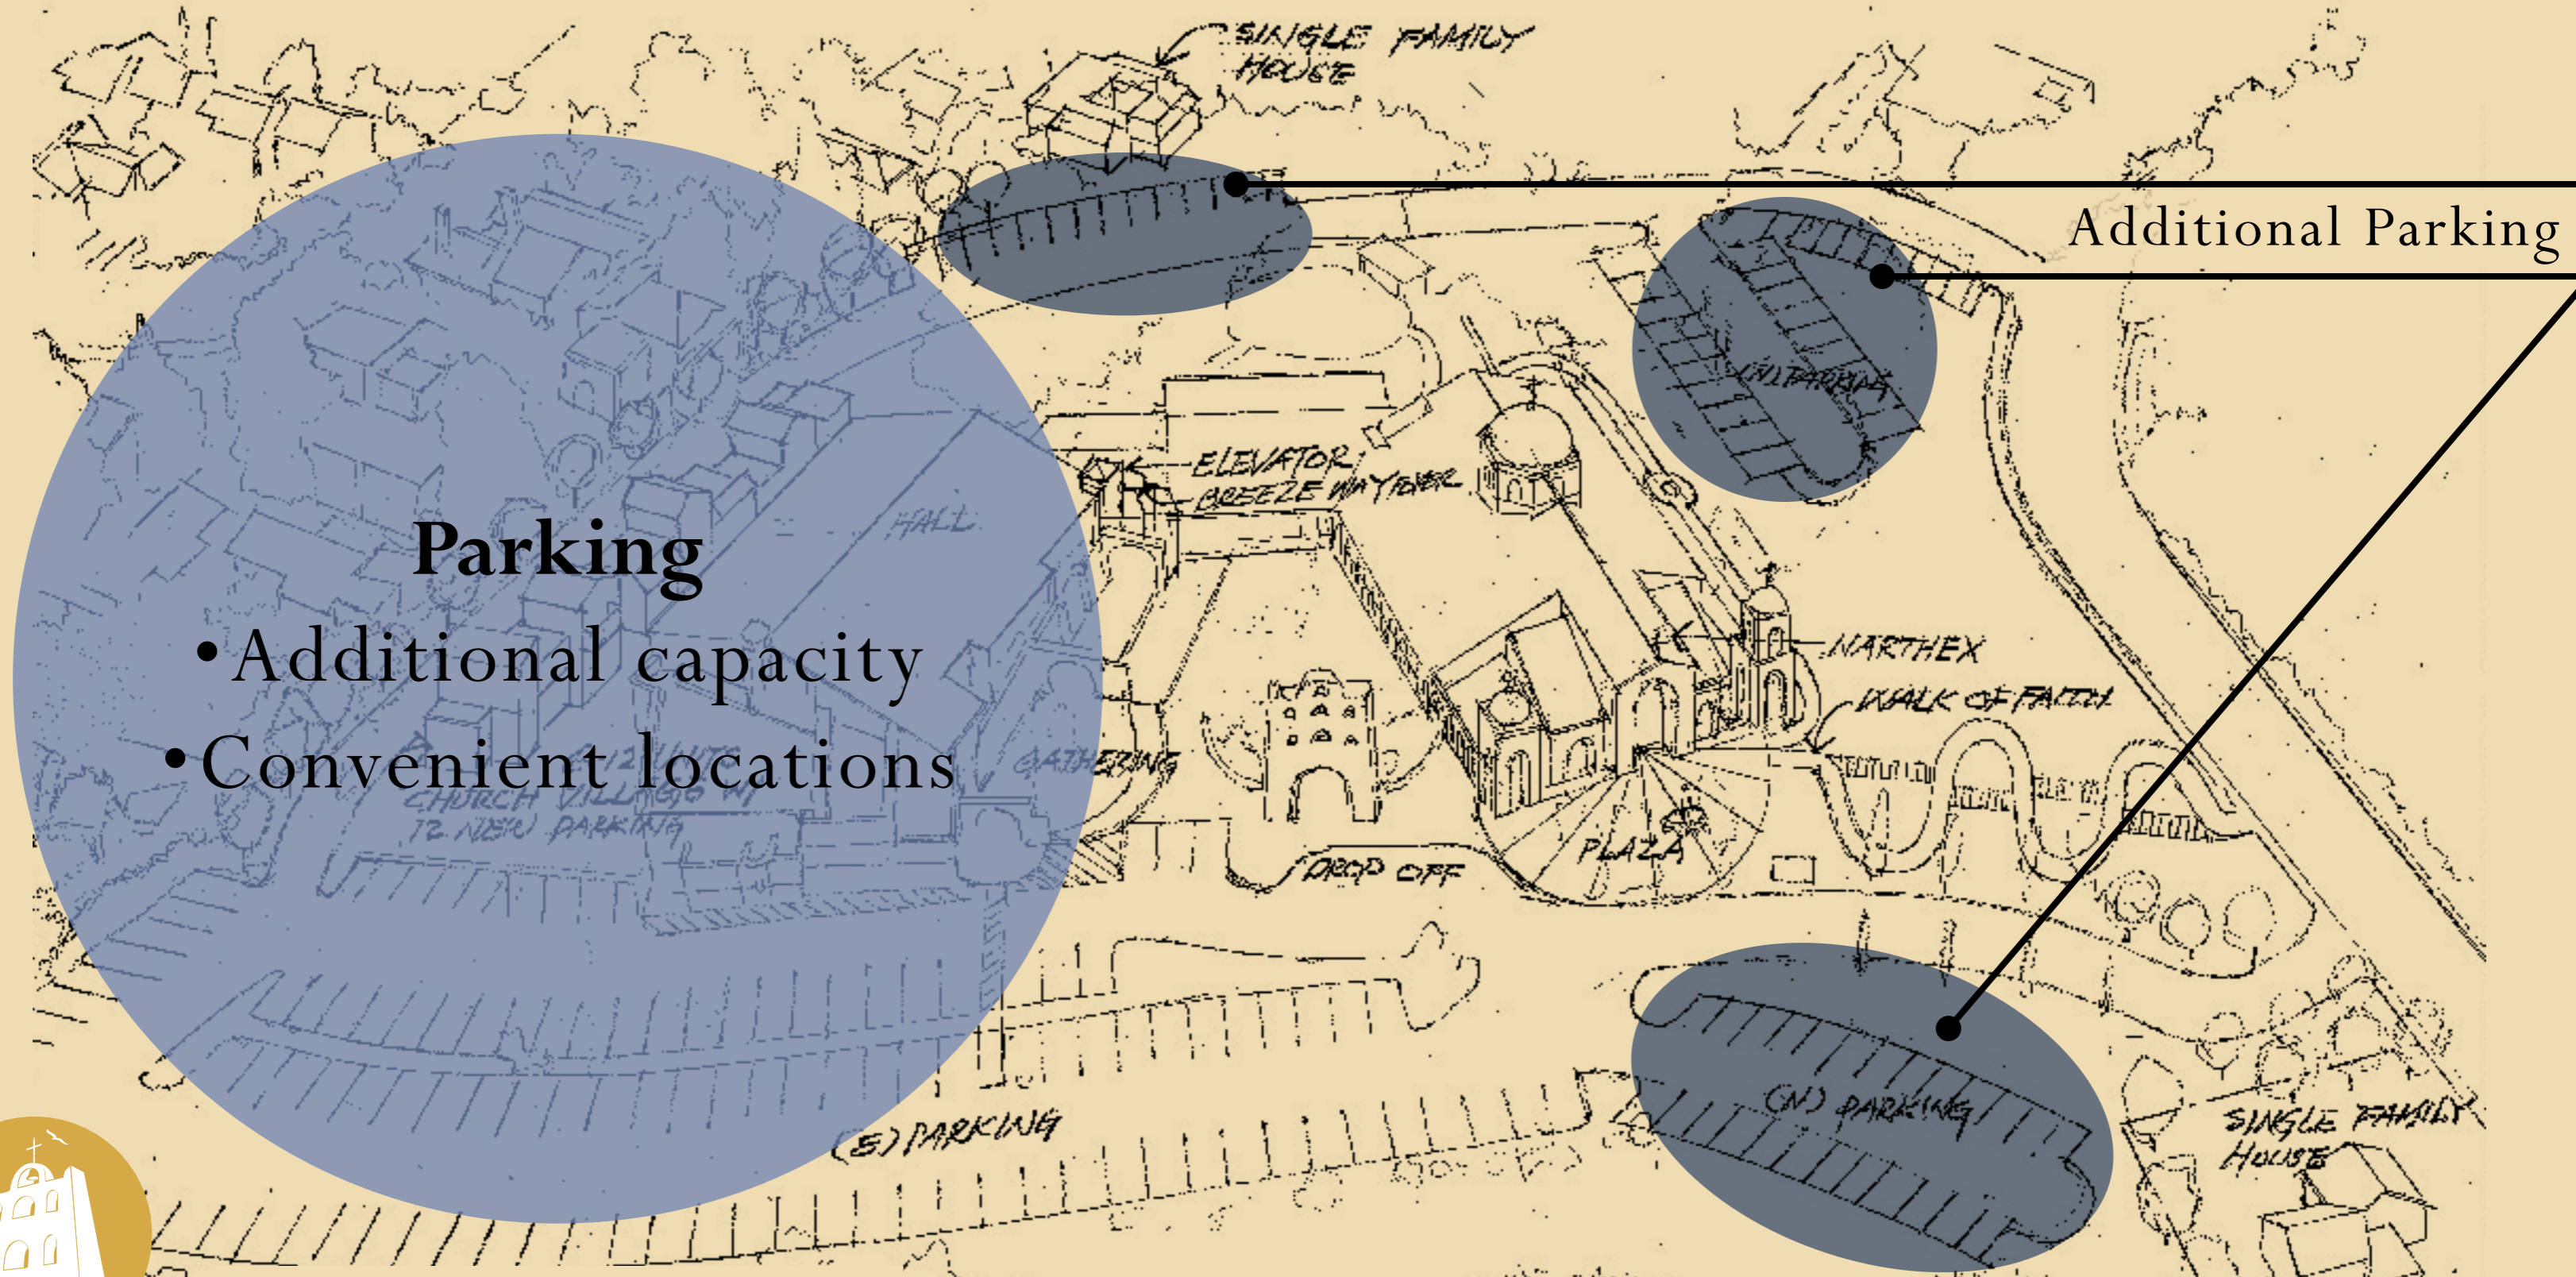

MASTERPLAN

NATIVITY OF CHRIST • GREEK ORTHODOX CHURCH

Elevator & Access

- Covered Elevator Area
- Accessible connection between Church level and Hall level of campus

Accessibility

MASTERPLAN

NATIVITY OF CHRIST • GREEK ORTHODOX CHURCH